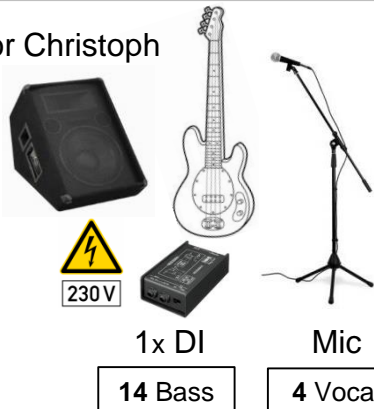

# Stage Rider

- Bühne mind. 8m x 4m
- Mixer/Multicore 22 Kanäle XLR
- 5x Monitor
- 5x Strom 230V

Backdrop

**Kontakt:**

Philipp Mundl

info@oldjohnnyscrew.de

Mobil: +49 (0)163 / 692 96 82

(4) Monitor Christoph

Christoph

1x DI

Mic

14 Bass

4 Vocal

(5) Monitor Ben

Ben

7x Mic

Mic

2x DI

3 Vocal 11 Guitar 12 Banjo 13 Harp/Dobro

Alex

(3) Monitor Alex