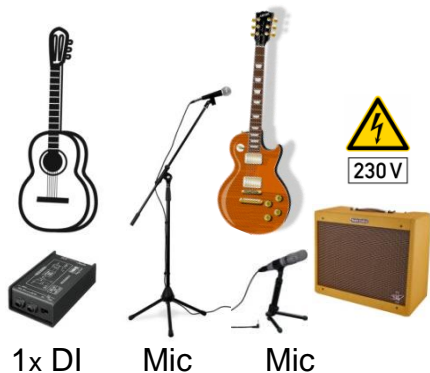

Christoph

1x DI

Mic

14 Bass

4 Vocal

(5) Monitor Ben

Ben

7x Mic

Mic

15 - 21 Schlagzeug

22 Drumpad

5 Vocal

1x DI

Mic

Mic

1 Vocal 6 Akk. Guitar 7 E-Guitar

Mic

2x DI

3 Vocal 11 Guitar 12 Banjo 13 Harp/Dobro

Alex

(3) Monitor Alex